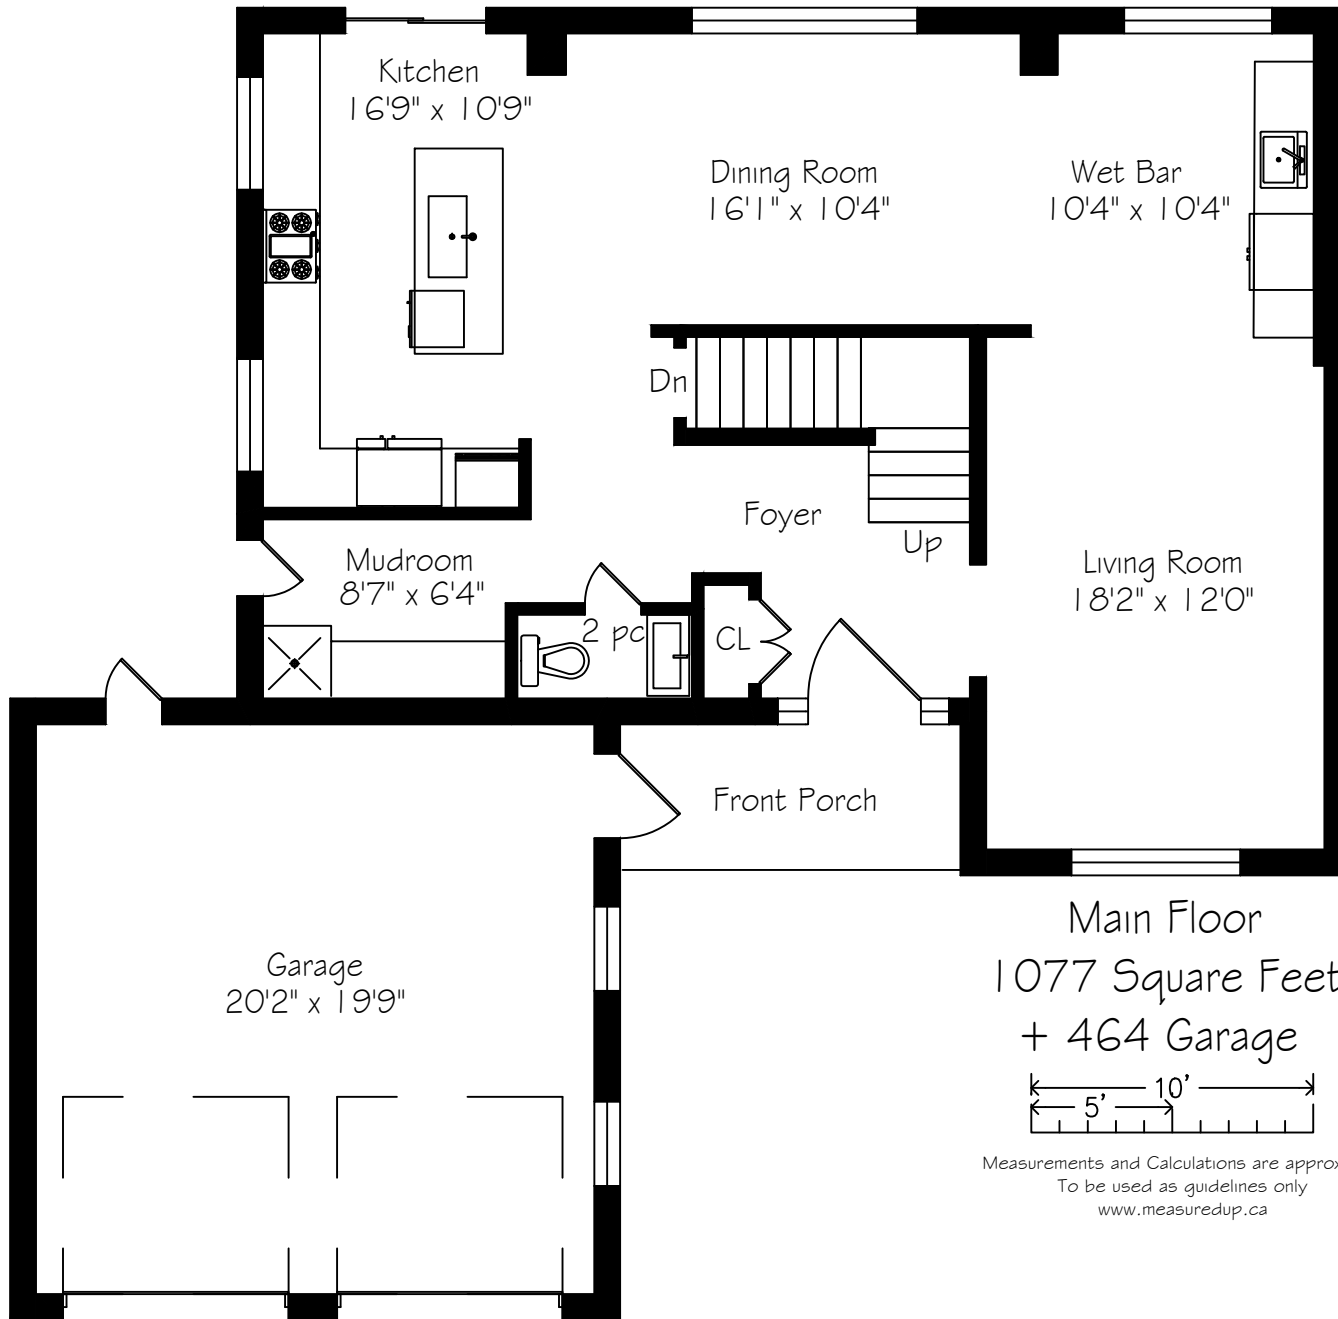

2433 Trevor Drive

2433 Trevor Drive

Second Floor
1000 Square Feet

Measurements and Calculations are approximate
To be used as guidelines only
www.measuredup.ca

2433 Trevor Drive

Lower Level
1160 Square Feet

Measurements and Calculations are approximate
To be used as guidelines only
www.measuredup.ca