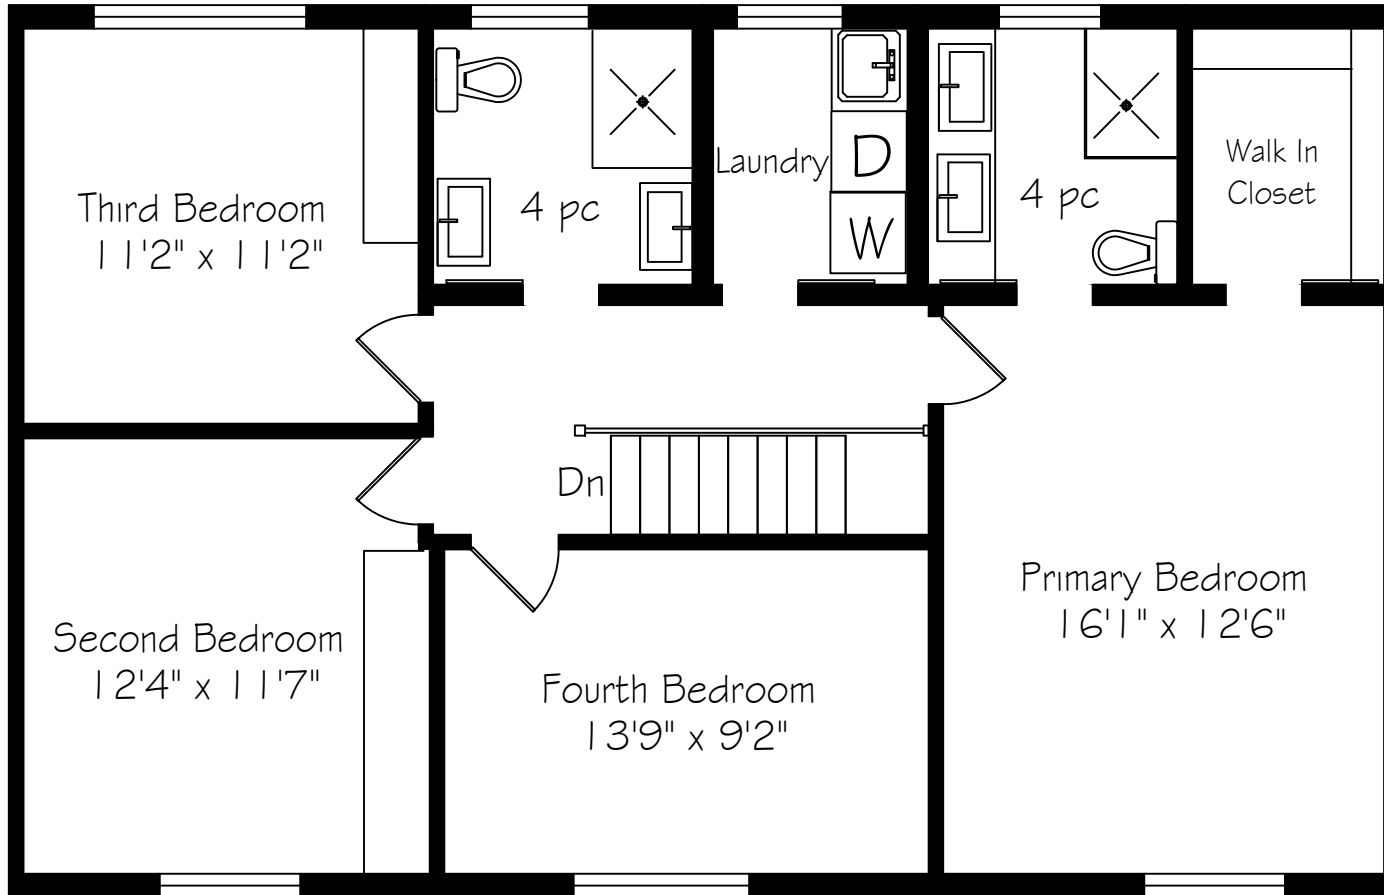

2433 Trevor Drive

2433 Trevor Drive

Second Floor
1000 Square Feet

Measurements and Calculations are approximate
To be used as guidelines only
www.measuredup.ca

2433 Trevor Drive

Lower Level
1160 Square Feet

Measurements and Calculations are approximate
To be used as guidelines only
www.measuredup.ca