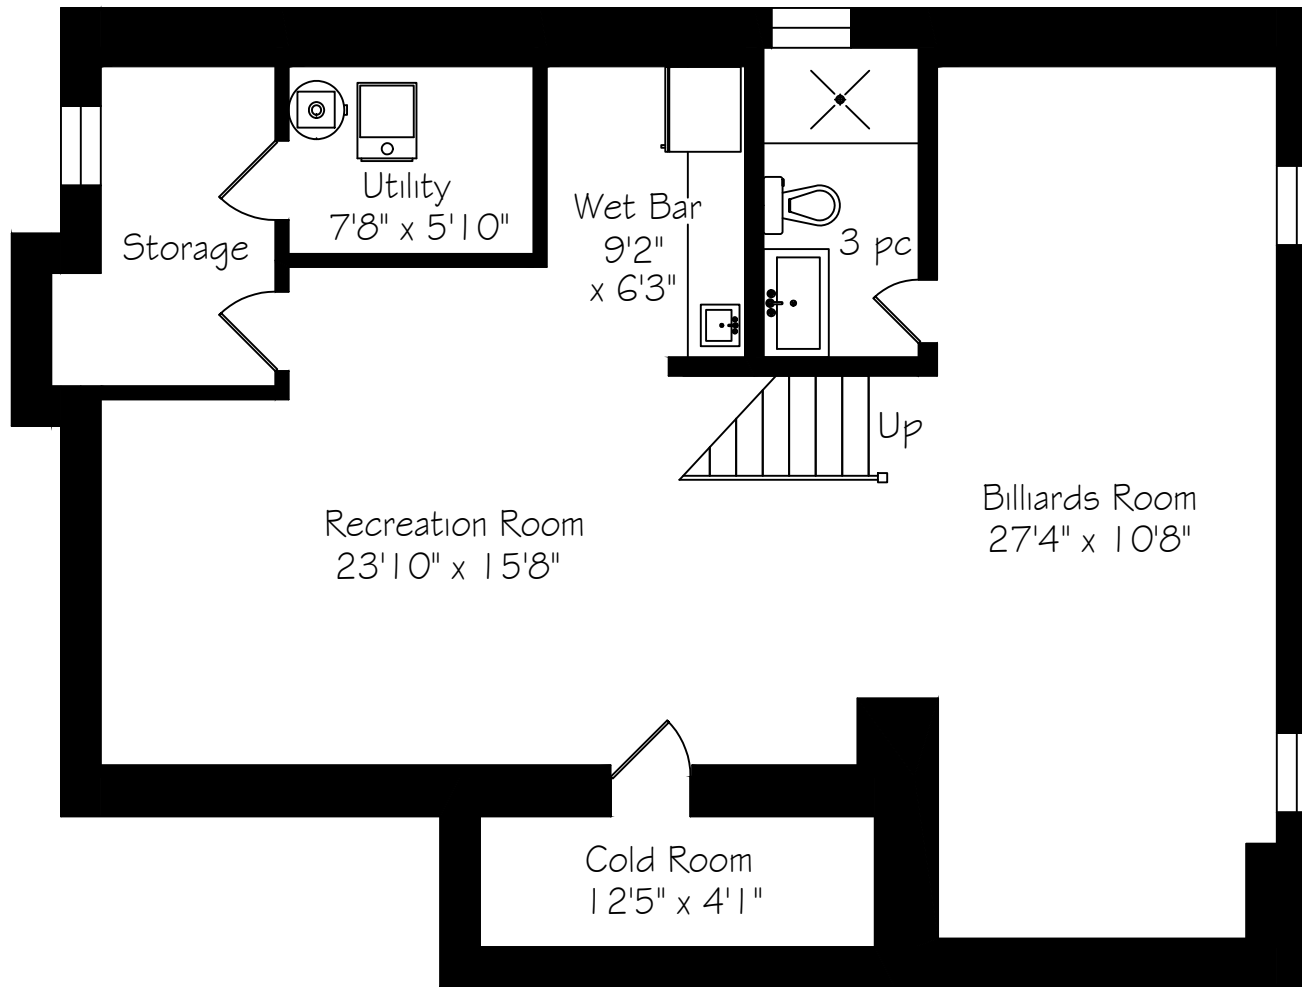

2433 Trevor Drive

2433 Trevor Drive

Second Floor
1000 Square Feet

Measurements and Calculations are approximate
To be used as guidelines only
www.measuredup.ca

2433 Trevor Drive

Lower Level
1160 Square Feet

Measurements and Calculations are approximate
To be used as guidelines only
www.measuredup.ca